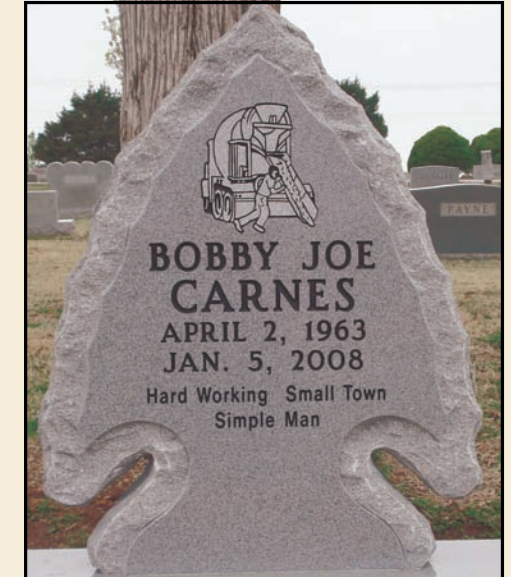

We can digitize images like this company logo we copied from a man's hat.