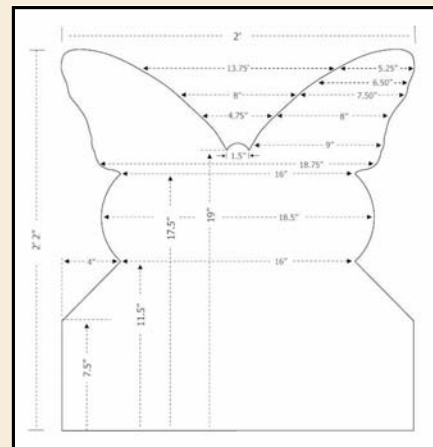

Personalized memorials tell a story...

On these pages, we have provided just a few examples of how unique shapes, images, and inscriptions can be used to personalize your memorial.

Since 1936, we have had the great honor of helping more than 28,000 families tell their stories and preserve their memories for generations to come with personalized memorials.

For a personal touch, you may add a photo or symbolic emblem.

Above, we added a photo and trooper's badge.

At right, we carved these flip-flops for someone who always wore them.

You can personalize your monument with a laser etched scene like this one we created from a compilation of favorite family photos.

We can assist you in creating a unique shape for your monument like this butterfly shaped monument we designed from a photograph.

We can digitize images like this company logo we copied from a man's hat.

For an artistic statement, you can add a bronze appliqué.